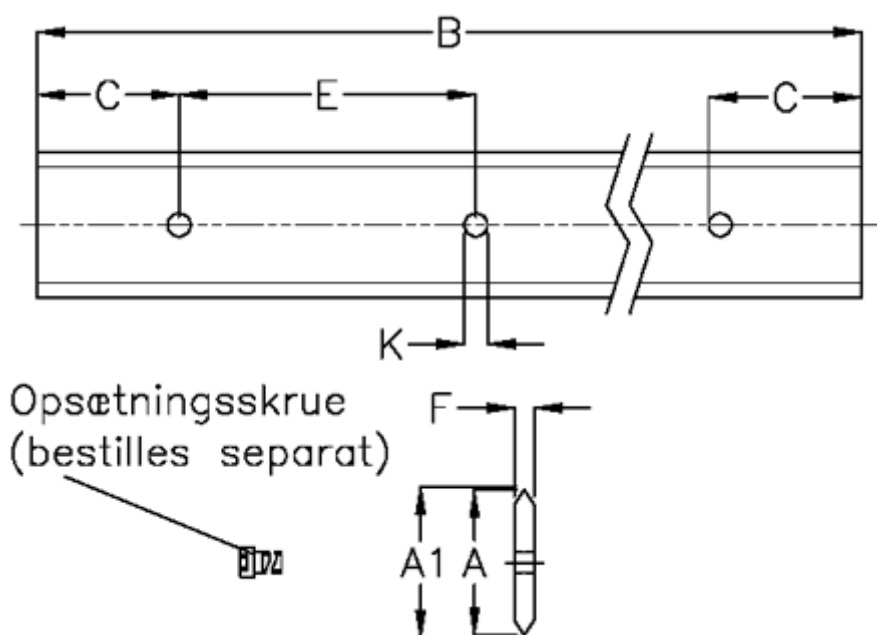

Data Sheet

Article number: 059125716

Description: Hepco SL2 spacer slide
SS M 44-716

Measures

A = 44
A1 = 44.81
B = 716
C = 43.0
E = 90
F = 6.1
For bearing = 34
For screw = M6x20

K = 7.0
Weight kg/1000 = 1900